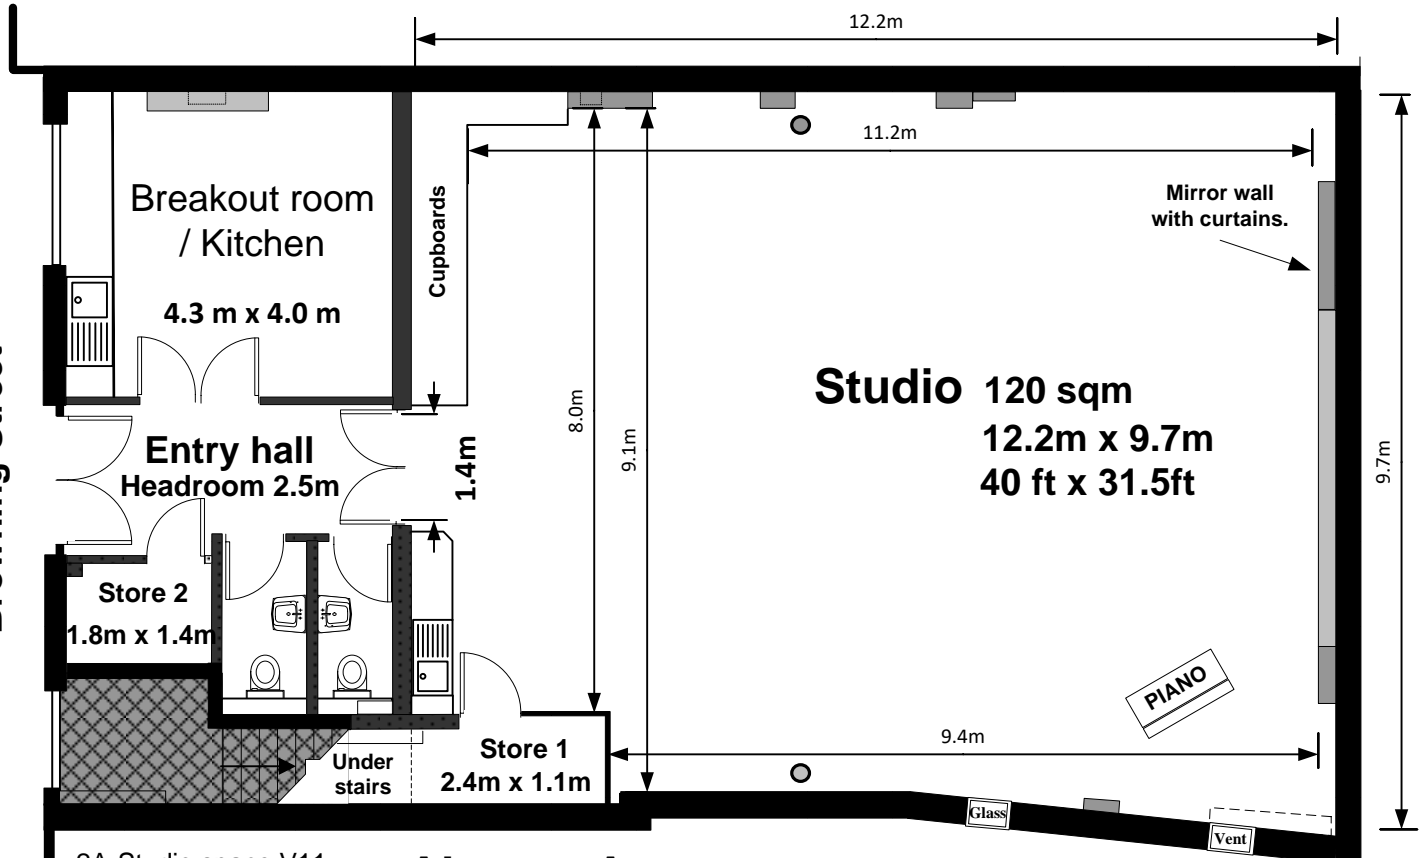

Browning Street

2A-Studio space V11
mar14

Abacus Arts at 2A Browning St.

Headroom: 2.9m main ceiling, 2.55m under beam between columns, ○
2.75m under light fittings, 2.77m under scaffolding bars.